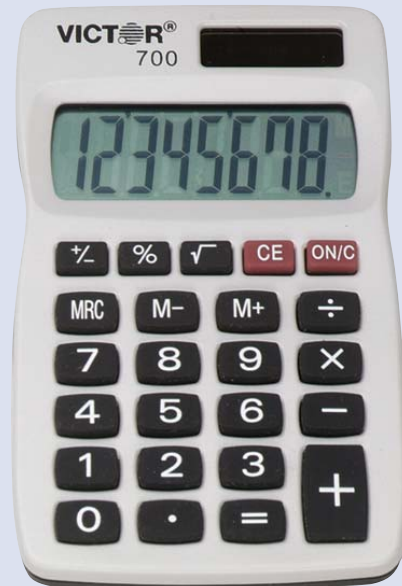

700 Commercial Pocket Calculator with Large LCD Display

- 8 Digit Display
- Non-Slip Rubber Keys
- Fits Perfectly in Pocket or Purse

Actual Size: 4"L x 2-1/2"W x 5/16"H

- Basic Math Functions: Add, Subtract, Divide & Multiply
- Percent, Change Sign & Square Root Keys
- 3 Key Independent Memory
- 2 Year Warranty