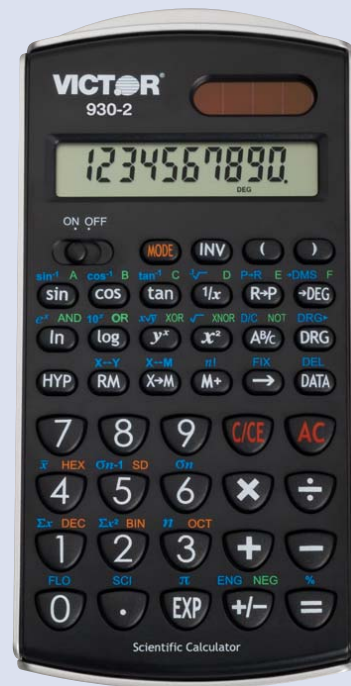

930-2 Scientific Calculator with Fractions

- *Large, 10 Digit LCD Display*
- *Logarithms, Reciprocals, Powers, Roots, and Factorials*
- *1 Variable Statistical Calculation and Hex, Dec, Oct and Bin Keys*

Actual Size: 6"L x 3"W x 1/2"H

- *Decimal Degrees Conversion and Memory Key*
- *Basic Math Functions: Add, Subtract, Divide & Multiply*
- *Ideal for General Math, Algebra 1 & 2 and Trigonometry*
- *Dual Powered - Solar with Battery Backup*
- *2 Year Warranty*