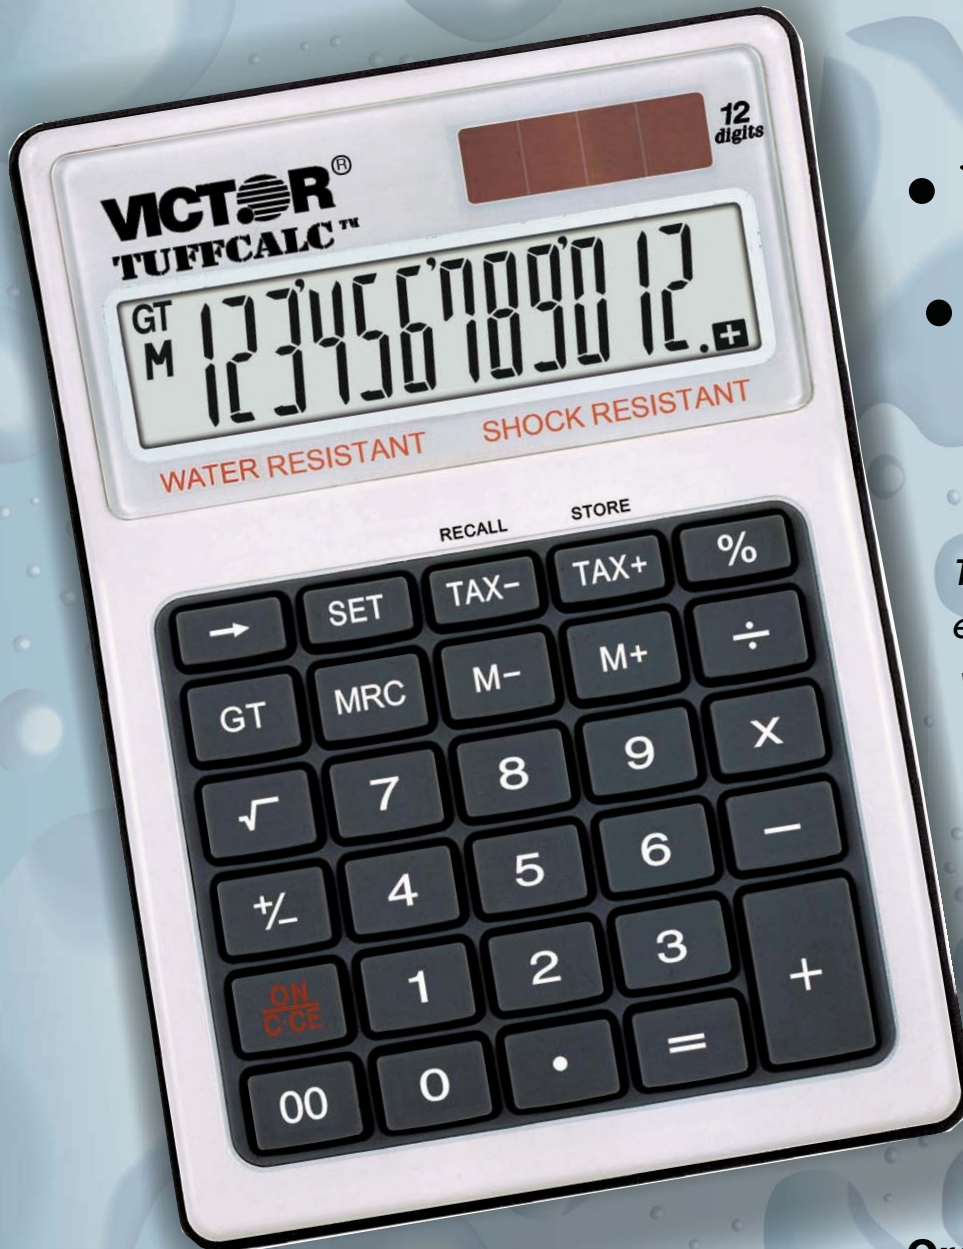

VICTOR®

Victor Introduces Another Industry Innovation:

TUFFCALC

Model #99901

- **WASHABLE**
- **WATER & SHOCK RESISTANT**

The perfect calculator for extreme working conditions where weather, dirt or germs are a factor.

Sealed rubber keypad and acrylic protected display make this calculator extremely durable.

**Order your TUFFCALC Today!
Ask For Model #99901**

- Large 12 Digit Display
- Tax +/- Keys
- Backspace
- Grand Total
- Quiet & Responsive Rubber Keypad
- 3 Key Memory
- Square Root
- Change Sign