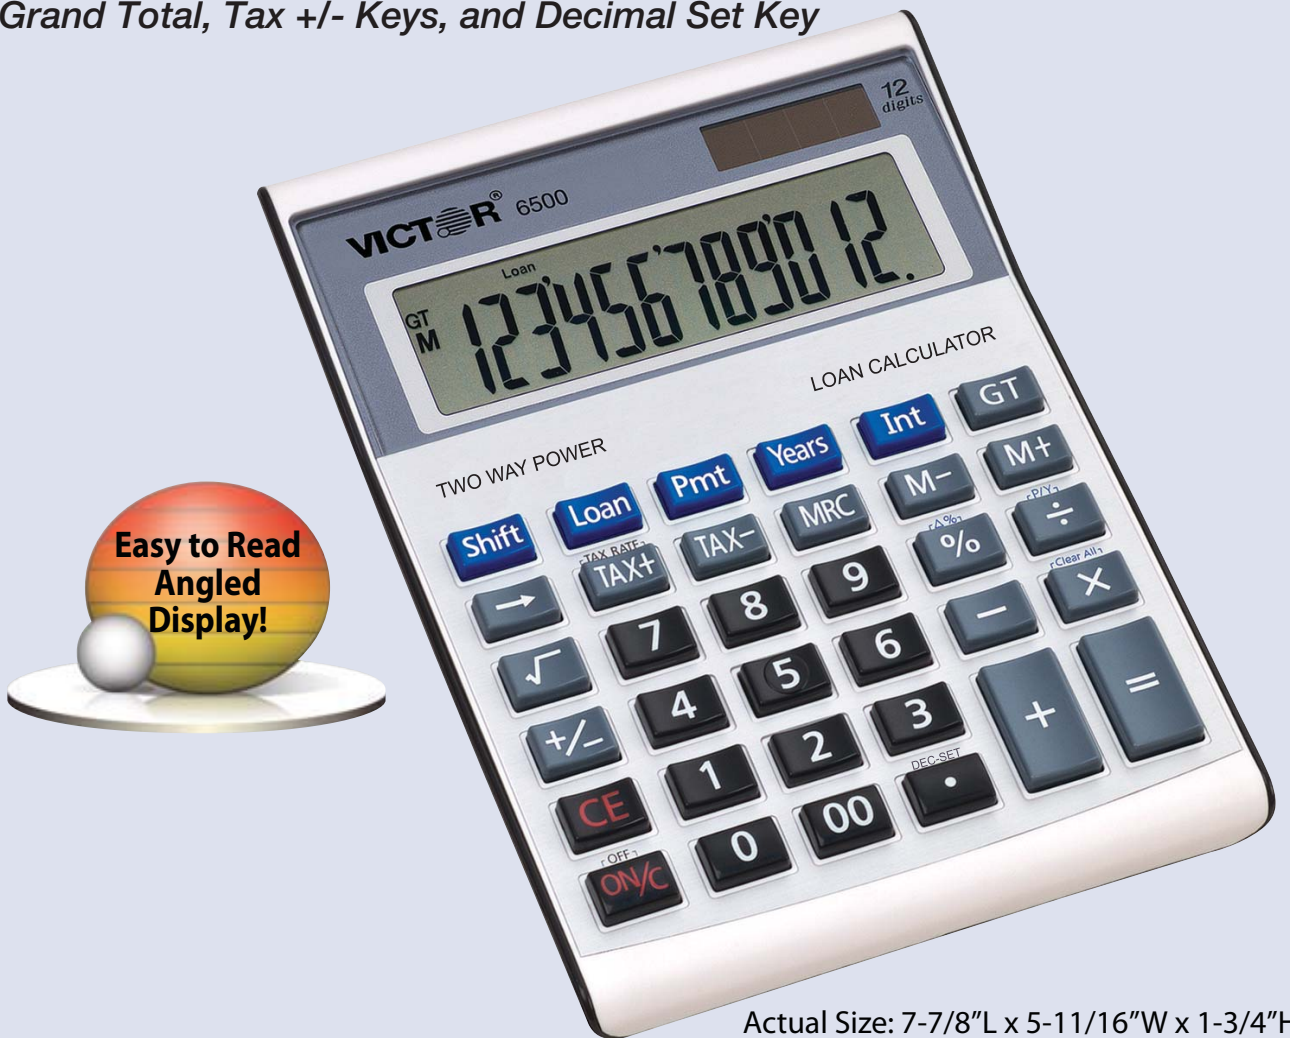

6500 Desktop Calculator with Loan Functions

- Large 12 Digit LCD Display
- Loan Wizard Feature: Input Any 3 Loan Variables to Compute the 4th
- Grand Total, Tax +/- Keys, and Decimal Set Key

Actual Size: 7-7/8" L x 5-11/16" W x 1-3/4" H

- Basic Math Functions: Add, Subtract, Divide & Multiply
- Backspace, Percent, Delta Percent, Change Sign & Square Root Keys
- 3 Key Independent Memory
- 2 Year Warranty